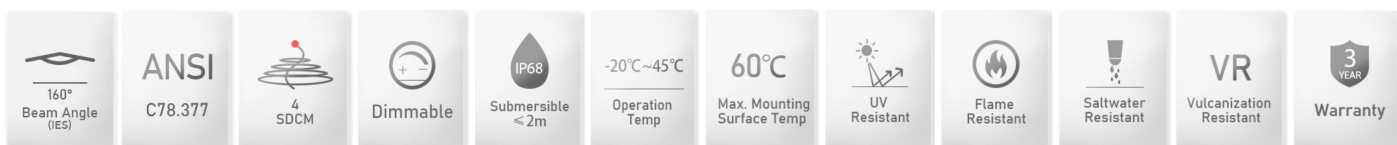

# Specification

## Technical Parameters

Electrical	Input Voltage	24V Constant Voltage (CV), 24V Constant Current (CC)
	Power Consumption	6W~14W/m
Optical	LED Type & Brand	SMD 2835, Epistar
	CRI	>80, (R90, R95 customizable)
	Beam Angle	160° (IES)
Physical	Min. Bending Diameter	Φ120mm
Temperature	Operation Temperature	-20°C~45°C
	Max. Mounting Surface Temp.	60°C
Durability	Warranty	3 Years Warranty
	Lumen Maintenance	70,000 Hours L70 @ 25°C, 50,000 Hours L70 @ 50°C
	Max. IP Rating	IP68, underwater ≤ 2m

## Optical Parameters

MODEL:

SF29-B Series (R80)

Lumen/m (±5%)

CCT /Color	Tolerance	6W/m	7.8W/m	9W/m	12W/m	14W/m
2200K	2238K ±102K	200lm	/	280lm	360lm	400lm
2700K	2725K ±145K	200lm	/	280lm	360lm	400lm
3000K	3045K ±175K	225lm	/	290lm	385lm	430lm
3500K	3465K ±245K	240lm	/	315lm	420lm	460lm
4000K	3985K ±275K	240lm	/	315lm	420lm	460lm
5000K	5029K ±283K	240lm	/	315lm	420lm	460lm
5700K	5667K ±355K	270lm	/	340lm	440lm	475lm
6500K	6532K ±510K	270lm	/	340lm	440lm	475lm
Green	520-530nm	140lm	/	200lm	260lm	290lm
Blue	465-475nm	30lm	/	40lm	46lm	65lm
Red	620-630nm	/	140lm	/	/	/