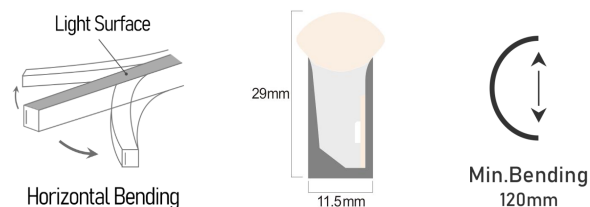

## Technical Parameters

Electrical	Input Voltage	24V Constant Voltage (CV), 24V Constant Current (CC)
	Power Consumption	6W~14W/m
Optical	LED Type & Brand	SMD 2835, Epistar
	CRI	>80, (R90, R95 customizable)
	Beam Angle	160° (IES)
Physical	Min. Bending Diameter	Φ120mm
Temperature	Operation Temperature	-20°C~45°C
	Max. Mounting Surface Temp.	60°C
Durability	Warranty	3 Years Warranty
	Lumen Maintenance	70,000 Hours L70 @ 25°C, 50,000 Hours L70 @ 50°C
	Max. IP Rating	IP68, underwater ≤ 2m

## Models List

Model No.	LED Color	Voltage	Working Mode	Power/m	LED Qty/m	Min. Cutting Length	Max. Run Length /Single End
SF29-B-CV24-84-R80-6W	White/Green/Blue	24V DC	CV	6W	84pcs	71.4mm	20m
SF29-B-CV24-72-R80-7.8W	Red	24V DC	CV	7.8W	72pcs	125mm	16m
SF29-B-CV24-84-R80-9W	White/Green/Blue	24V DC	CV	9W	84pcs	71.4mm	14m
SF29-B-CV24-84-R80-12W	White/Green/Blue	24V DC	CV	12W	84pcs	71.4mm	12m
SF29-B-CV24-120-R80-12W	White/Green/Blue	24V DC	CV	12W	120pcs	50mm	10m
SF29-B-CC24-84-R80-6W	White/Green/Blue	24V DC	CC	6W	84pcs	71.4mm	30m
SF29-B-CC24-72-R80-7.8W	Red	24V DC	CC	7.8W	72pcs	125mm	22m
SF29-B-CC24-84-R80-9W	White/Green/Blue	24V DC	CC	9W	84pcs	71.4mm	20m
SF29-B-CC24-84-R80-12W	White/Green/Blue	24V DC	CC	12W	84pcs	71.4mm	18m
SF29-B-CC24-84-R80-14W	White/Green/Blue	24V DC	CC	14W	84pcs	71.4mm	15m