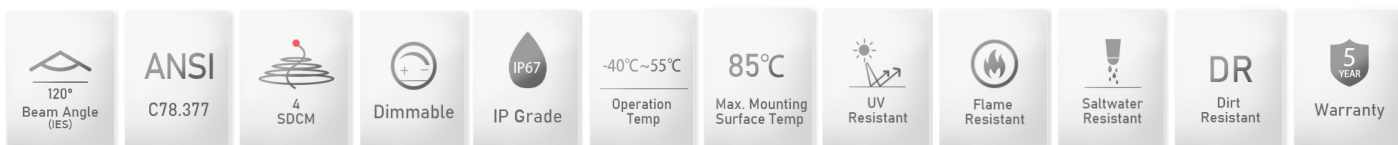

Specification

SFS11-B Static Color (Silicon)

Technical Parameters

Electrical	Input Voltage	24V Constant Voltage (CV), 24V Constant Current (CC)
	Power Consumption	6W~14W/m
Optical	LED Type & Brand	SMD 2835, Epistar
	CRI	>80 (R90, R95 customizable)
	Beam Angle	120° (IES)
Physical	Min. Bending Diameter	Φ120mm
Temperature	Operation Temperature	-40°C~55°C
	Max. Mounting Surface Temp.	85°C
Durability	Warranty	5 Years Warranty
	Max. IP Rating	IP67
	Lumen Maintenance	70,000 Hours L70 @ 25°C, 50,000 Hours L70 @ 50°C

Models List

Model No.	LED Color	Voltage	Working Mode	Power/m	LED Qty/m	Min. Cutting Length	Max. Run Length /Single End
SFS11-B-CV24-84-R80-6W	White/Green/Blue	24V DC	CV	6W	84pcs	71.4mm	20m
SFS11-B-CV24-72-R80-7.8W	Red	24V DC	CV	7.8W	72pcs	125mm	16m
SFS11-B-CV24-84-R80-9W	White/Green/Blue	24V DC	CV	9W	84pcs	71.4mm	14m
SFS11-B-CV24-84-R80-12W	White/Green/Blue	24V DC	CV	12W	84pcs	71.4mm	12m
SFS11-B-CV24-120-R80-12W	White/Green/Blue	24V DC	CV	12W	120pcs	50mm	10m
SFS11-B-CC24-84-R80-6W	White/Green/Blue	24V DC	CC	6W	84pcs	71.4mm	30m
SFS11-B-CC24-72-R80-7.8W	Red	24V DC	CC	7.8W	72pcs	125mm	22m
SFS11-B-CC24-84-R80-9W	White/Green/Blue	24V DC	CC	9W	84pcs	71.4mm	20m
SFS11-B-CC24-84-R80-12W	White/Green/Blue	24V DC	CC	12W	84pcs	71.4mm	18m
SFS11-B-CC24-84-R80-14W	White/Green/Blue	24V DC	CC	14W	84pcs	71.4mm	15m

Specification

Optical Parameters

MODEL:

SFS11-B Series (R80)

Lumen/m (±5%)

CCT /Color	Tolerance	6W/m	7.8W/m	9W/m	12W/m	14W/m
2200K	2238K ±102K	245lm	/	350lm	450lm	495lm
2700K	2725K ±145K	245lm	/	350lm	450lm	495lm
3000K	3045K ±175K	280lm	/	360lm	485lm	540lm
3500K	3465K ±245K	300lm	/	395lm	525lm	585lm
4000K	3985K ±275K	300lm	/	395lm	525lm	585lm
5000K	5029K ±283K	300lm	/	395lm	525lm	585lm
5700K	5667K ±355K	335lm	/	425lm	550lm	595lm
6500K	6532K ±510K	335lm	/	425lm	550lm	595lm
Green	520-530nm	175lm	/	245lm	325lm	360lm
Blue	465-475nm	36lm	/	49lm	58lm	80lm
Red	620-630nm	/	175lm	/	/	/