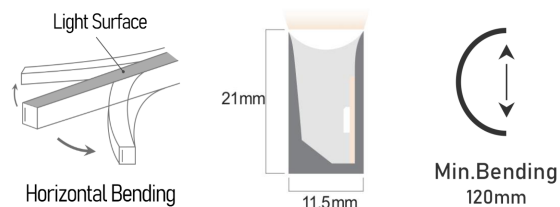

Specification

SFS11-B Static Color (Silicon)

Technical Parameters

Electrical	Input Voltage	24V Constant Voltage (CV), 24V Constant Current (CC)
	Power Consumption	6W~14W/m
Optical	LED Type & Brand	SMD 2835, Epistar
	CRI	>80 (R90, R95 customizable)
	Beam Angle	120° (IES)
Physical	Min. Bending Diameter	Φ120mm
Temperature	Operation Temperature	-40°C~55°C
	Max. Mounting Surface Temp.	85°C
Durability	Warranty	5 Years Warranty
	Max. IP Rating	IP67
	Lumen Maintenance	70,000 Hours L70 @ 25°C, 50,000 Hours L70 @ 50°C

Models List

Model No.	LED Color	Voltage	Working Mode	Power/m	LED Qty/m	Min. Cutting Length	Max. Run Length /Single End
SFS11-B-CV24-84-R80-6W	White/Green/Blue	24V DC	CV	6W	84pcs	71.4mm	20m
SFS11-B-CV24-72-R80-7.8W	Red	24V DC	CV	7.8W	72pcs	125mm	16m
SFS11-B-CV24-84-R80-9W	White/Green/Blue	24V DC	CV	9W	84pcs	71.4mm	14m
SFS11-B-CV24-84-R80-12W	White/Green/Blue	24V DC	CV	12W	84pcs	71.4mm	12m
SFS11-B-CV24-120-R80-12W	White/Green/Blue	24V DC	CV	12W	120pcs	50mm	10m
SFS11-B-CC24-84-R80-6W	White/Green/Blue	24V DC	CC	6W	84pcs	71.4mm	30m
SFS11-B-CC24-72-R80-7.8W	Red	24V DC	CC	7.8W	72pcs	125mm	22m
SFS11-B-CC24-84-R80-9W	White/Green/Blue	24V DC	CC	9W	84pcs	71.4mm	20m
SFS11-B-CC24-84-R80-12W	White/Green/Blue	24V DC	CC	12W	84pcs	71.4mm	18m
SFS11-B-CC24-84-R80-14W	White/Green/Blue	24V DC	CC	14W	84pcs	71.4mm	15m

Specification

Optical Parameters

MODEL:

SFS11-B Series (R80)

Lumen/m (±5%)

CCT /Color	Tolerance	6W/m	7.8W/m	9W/m	12W/m	14W/m
2200K	2238K ±102K	245lm	/	350lm	450lm	495lm
2700K	2725K ±145K	245lm	/	350lm	450lm	495lm
3000K	3045K ±175K	280lm	/	360lm	485lm	540lm
3500K	3465K ±245K	300lm	/	395lm	525lm	585lm
4000K	3985K ±275K	300lm	/	395lm	525lm	585lm
5000K	5029K ±283K	300lm	/	395lm	525lm	585lm
5700K	5667K ±355K	335lm	/	425lm	550lm	595lm
6500K	6532K ±510K	335lm	/	425lm	550lm	595lm
Green	520-530nm	175lm	/	245lm	325lm	360lm
Blue	465-475nm	36lm	/	49lm	58lm	80lm
Red	620-630nm	/	175lm	/	/	/