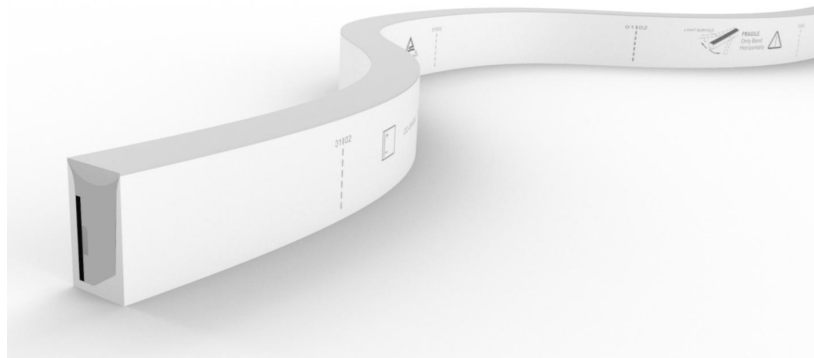

Specification

SFS11-B Static Color (Silicon)

Technical Parameters

Electrical	Input Voltage	24V Constant Voltage (CV), 24V Constant Current (CC)
	Power Consumption	6W~14W/m
Optical	LED Type & Brand	SMD 2835, Epistar
	CRI	>80 (R90, R95 customizable)
	Beam Angle	120° (IES)
Physical	Min. Bending Diameter	Φ120mm
Temperature	Operation Temperature	-40°C~55°C
	Max. Mounting Surface Temp.	85°C
Durability	Warranty	5 Years Warranty
	Max. IP Rating	IP67
	Lumen Maintenance	70,000 Hours L70 @ 25°C, 50,000 Hours L70 @ 50°C

Models List

Model No.	LED Color	Voltage	Working Mode	Power/m	LED Qty/m	Min. Cutting Length	Max. Run Length /Single End
SFS11-B-CV24-84-R80-6W	White/Green/Blue	24V DC	CV	6W	84pcs	71.4mm	20m
SFS11-B-CV24-72-R80-7.8W	Red	24V DC	CV	7.8W	72pcs	125mm	16m
SFS11-B-CV24-84-R80-9W	White/Green/Blue	24V DC	CV	9W	84pcs	71.4mm	14m
SFS11-B-CV24-84-R80-12W	White/Green/Blue	24V DC	CV	12W	84pcs	71.4mm	12m
SFS11-B-CV24-120-R80-12W	White/Green/Blue	24V DC	CV	12W	120pcs	50mm	10m
SFS11-B-CC24-84-R80-6W	White/Green/Blue	24V DC	CC	6W	84pcs	71.4mm	30m
SFS11-B-CC24-72-R80-7.8W	Red	24V DC	CC	7.8W	72pcs	125mm	22m
SFS11-B-CC24-84-R80-9W	White/Green/Blue	24V DC	CC	9W	84pcs	71.4mm	20m
SFS11-B-CC24-84-R80-12W	White/Green/Blue	24V DC	CC	12W	84pcs	71.4mm	18m
SFS11-B-CC24-84-R80-14W	White/Green/Blue	24V DC	CC	14W	84pcs	71.4mm	15m