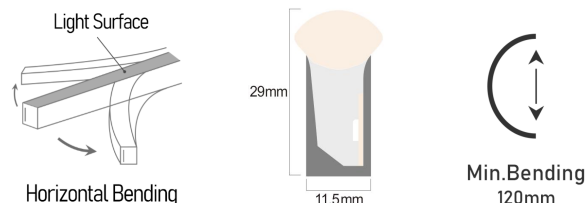

Specification

SFS29-B Static Color (Silicon)

160° Beam Angle (IES)	ANSI C78.377	4 SDCM	Dimmable	IP67	-40°C~55°C Operation Temp	85°C Max. Mounting Surface Temp	UV Resistant	Flame Resistant	Saltwater Resistant	VR Vulcanization Resistant	5 YEAR Warranty
--------------------------	------------------------	-----------	----------	------	------------------------------	------------------------------------	--------------	-----------------	---------------------	--------------------------------------	-----------------------

Technical Parameters

Electrical	Input Voltage	24V Constant Voltage (CV), 24V Constant Current (CC)
	Power Consumption	6W-14W/m
Optical	LED Type & Brand	SMD 2835, Epistar
	CRI	>80, (R90, R95 customizable)
	Beam Angle	160° (IES)
Physical	Min. Bending Diameter	Φ120mm
Temperature	Operation Temperature	-40°C~55°C
	Max. Mounting Surface Temp.	85°C
Durability	Warranty	5 Years Warranty
	Max. IP Rating	IP67
	Lumen Maintenance	70,000 Hours L70 @ 25°C, 50,000 Hours L70 @ 50°C

Models List

Model No.	LED Color	Voltage	Working Mode	Power/m	LED Qty/m	Min. Cutting Length	Max. Run Length /Single End
SFS29-B-CV24-84-R80-6W	White/Green/Blue	24V DC	CV	6W	84pcs	71.4mm	20m
SFS29-B-CV24-72-R80-7.8W	Red	24V DC	CV	7.8W	72pcs	125mm	16m
SFS29-B-CV24-84-R80-9W	White/Green/Blue	24V DC	CV	9W	84pcs	71.4mm	14m
SFS29-B-CV24-84-R80-12W	White/Green/Blue	24V DC	CV	12W	84pcs	71.4mm	12m
SFS29-B-CV24-120-R80-12W	White/Green/Blue	24V DC	CV	12W	120pcs	50mm	10m
SFS29-B-CC24-84-R80-6W	White/Green/Blue	24V DC	CC	6W	84pcs	71.4mm	30m
SFS29-B-CC24-72-R80-7.8W	Red	24V DC	CC	7.8W	72pcs	125mm	22m
SFS29-B-CC24-84-R80-9W	White/Green/Blue	24V DC	CC	9W	84pcs	71.4mm	20m
SFS29-B-CC24-84-R80-12W	White/Green/Blue	24V DC	CC	12W	84pcs	71.4mm	18m
SFS29-B-CC24-84-R80-14W	White/Green/Blue	24V DC	CC	14W	84pcs	71.4mm	15m