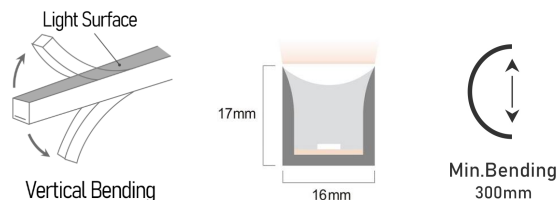

Specification

SFS16-VB-B Static Color (Silicon)

Technical Parameters

Electrical	Input Voltage	24V Constant Voltage (CV), 24V Constant Current (CC)
	Power Consumption	6W~15.5W/m
Optical	LED Type & Brand	SMD 2835, Epistar
	CRI	>80, (R90, R95 customizable)
	Beam Angle	120° (IES)
Physical	Min. Bending Diameter	Φ300mm
Temperature	Operation Temperature	-40°C~55°C
	Max. Mounting Surface Temp.	85°C
Durability	Warranty	5 Years Warranty
	Max. IP Rating	IP67
	Lumen Maintenance	70,000 Hours L70 @ 25°C, 50,000 Hours L70 @ 50°C

Models List

Model No.	LED Color	Voltage	Working Mode	Power/m	LED Qty/m	Min. Cutting Length	Max. Run Length /Single End
SFS16-VB-B-CV24-84-R80-6W	White/Green/Blue	24V DC	CV	6W	108pcs	55.5mm	20m
SFS16-VB-B-CV24-72-R80-7.8W	Red	24V DC	CV	7.8W	108pcs	83.3mm	14m
SFS16-VB-B-CV24-84-R80-9W	White/Green/Blue	24V DC	CV	9W	108pcs	55.5mm	12m
SFS16-VB-B-CV24-84-R80-13W	White/Green/Blue	24V DC	CV	13W	108pcs	55.5mm	10m
SFS16-VB-B-CV24-120-R80-13W	White/Green/Blue	24V DC	CV	13W	120pcs	50mm	9m
SFS16-VB-B-CC24-84-R80-6W	White/Green/Blue	24V DC	CC	6W	108pcs	55.5mm	25m
SFS16-VB-B-CC24-72-R80-7.8W	Red	24V DC	CC	7.8W	108pcs	83.3mm	18m
SFS16-VB-B-CC24-84-R80-9W	White/Green/Blue	24V DC	CC	9W	108pcs	55.5mm	17m
SFS16-VB-B-CC24-84-R80-12W	White/Green/Blue	24V DC	CC	12W	108pcs	55.5mm	15m
SFS16-VB-B-CC24-84-R80-15.5W	White/Green/Blue	24V DC	CC	15.5W	108pcs	55.5mm	13m

Specification

Optical Parameters

MODEL:

SFS16-VB-B Series (R80)

Lumen/m (±5%)

CCT /Color	Tolerance	6W/m	7.8W/m	9W/m	12W/m	15.5W/m
2200K	2238K ±102K	500lm	/	710lm	915lm	1000lm
2700K	2725K ±145K	500lm	/	710lm	915lm	1000lm
3000K	3045K ±175K	550lm	/	740lm	970lm	1100lm
3500K	3465K ±245K	610lm	/	790lm	1060lm	1150lm
4000K	3985K ±275K	610lm	/	790lm	1060lm	1150lm
5000K	5029K ±283K	610lm	/	790lm	1060lm	1150lm
5700K	5667K ±355K	665lm	/	855lm	1120lm	1200lm
6500K	6532K ±510K	665lm	/	855lm	1120lm	1200lm
Green	520-530nm	355lm	/	500lm	640lm	740lm
Blue	465-475nm	72lm	/	98lm	115lm	160lm
Red	620-630nm	/	355lm	/	/	/