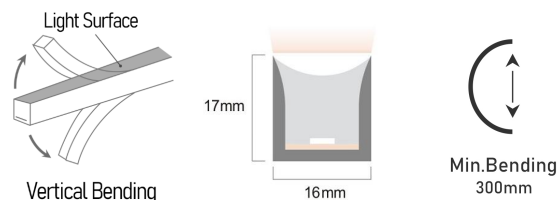

Specification

SF16-VB-B Static Color (PVC)

Technical Parameters

Electrical	Input Voltage	24V Constant Voltage (CV), 24V Constant Current (CC)
	Power Consumption	6W~15.5W/m
Optical	LED Type & Brand	SMD 2835, Epistar
	CRI	>80, (R90, R95 customizable)
	Beam Angle	120° (IES)
Physical	Min. Bending Diameter	Φ300mm
Temperature	Operation Temperature	-20°C~45°C
	Max. Mounting Surface Temp.	60°C
Durability	Warranty	3 Years Warranty
	Lumen Maintenance	70,000 Hours L70 @ 25°C, 50,000 Hours L70 @ 50°C
	Max. IP Rating	IP68, underwater $\le 2m$

Models List

Model No.	LED Color	Voltage	Working Mode	Power/m	LED Qty/m	Min. Cutting Length	Max. Run Length /Single End
SF16-VB-B-CV24-84-R80-6W	White/Green/Blue	24V DC	CV	6W	108pcs	55.5mm	20m
SF16-VB-B-CV24-72-R80-7.8W	Red	24V DC	CV	7.8W	108pcs	83.3mm	14m
SF16-VB-B-CV24-84-R80-9W	White/Green/Blue	24V DC	CV	9W	108pcs	55.5mm	12m
SF16-VB-B-CV24-84-R80-13W	White/Green/Blue	24V DC	CV	13W	108pcs	55.5mm	10m
SF16-VB-B-CV24-120-R80-13W	White/Green/Blue	24V DC	CV	13W	120pcs	50mm	9m
SF16-VB-B-CC24-84-R80-6W	White/Green/Blue	24V DC	CC	6W	108pcs	55.5mm	25m
SF16-VB-B-CC24-72-R80-7.8W	Red	24V DC	CC	7.8W	108pcs	83.3mm	18m
SF16-VB-B-CC24-84-R80-9W	White/Green/Blue	24V DC	CC	9W	108pcs	55.5mm	17m
SF16-VB-B-CC24-84-R80-12W	White/Green/Blue	24V DC	CC	12W	108pcs	55.5mm	15m
SF16-VB-B-CC24-84-R80-15.5W	White/Green/Blue	24V DC	CC	15.5W	108pcs	55.5mm	13m

Specification

Optical Parameters

MODEL:

SF16-VB-B Series (R80)

Lumen/m (±5%)

CCT /Color	Tolerance	6W/m	7.8W/m	9W/m	12W/m	15.5W/m
2200K	2238K ±102K	445lm	/	630lm	810lm	890lm
2700K	2725K ±145K	445lm	/	630lm	810lm	890lm
3000K	3045K ±175K	490lm	/	655lm	860lm	970lm
3500K	3465K ±245K	540lm	/	700lm	940lm	1040lm
4000K	3985K ±275K	540lm	/	700lm	940lm	1040lm
5000K	5029K ±283K	540lm	/	700lm	940lm	1040lm
5700K	5667K ±355K	590lm	/	760lm	995lm	1070lm
6500K	6532K ±510K	590lm	/	760lm	995lm	1070lm
Green	520-530nm	315lm	/	445lm	570lm	655lm
Blue	465-475nm	65lm	/	88lm	105lm	145lm
Red	620-630nm	/	315lm	/	/	/