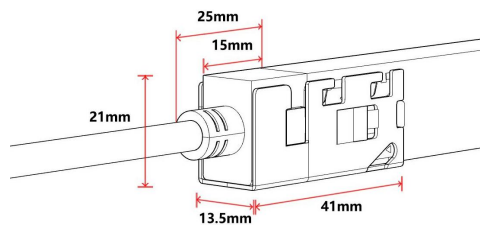

Injection-moulded Middle Connector
SFS09-IM-MC

Factory Pre-installed
Cable Output: side
Standard Cable Length: 0.5m/1m/2m/3m

Injection-moulded Middle Jumper
SFS09-IM-MJ

Factory Pre-installed
Cable Output: direct
Standard Cable Length: 0.2m~2m

Injection-moulded End Cap
SFS09-IM-EC

Factory Pre-installed

1. Connectors

1.2 DIY Connector

IP67 Sleeve Front Connector (Direct)
SFS09-SL-D

DIY type, can be installed on site
Cable Output: direct
Standard Cable Length: 0.5m/1m/2m/3m

IP67 Sleeve End Cap
SFS09-SL-EC

DIY type, can be installed on site

IP65 Clasp Front Connector (Direct)
SFS09-CL-D

DIY type, can be installed on site
Cable Output: direct
Standard Cable Length: 0.5m/1m/2m/3m