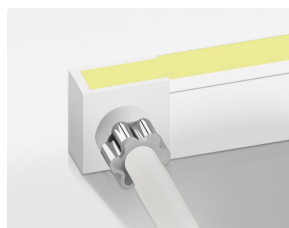

Accessories for

SFS09 Silicone

Contents

1. Connectors	02
1.1 Injection-moulded Connector	
1.2 DIY Connector	
1.3 On Cable Waterproof connector	
2. Mounting Profile	05
2.1 Standard Aluminum Profile	
2.2 Self Locking Aluminum Profile	
2.3 Bendable Stainless Steel Profile	
3. Packaging	06

1. Connectors

1.1 IP67 Injection-moulded Connector

Injection-moulded Front Connector (Direct)
SFS09-IM-D

Factory Pre-installed
Cable Output: direct
Standard Cable Length: 0.5m/1m/2m/3m

Injection-moulded Front Connector (Side)
SFS09-IM-S

Injection-moulded Middle Connector
SFS09-IM-MC

Factory Pre-installed
Cable Output: side
Standard Cable Length: 0.5m/1m/2m/3m

Injection-moulded Middle Jumper
SFS09-IM-MJ

Factory Pre-installed
Cable Output: direct
Standard Cable Length: 0.2m~2m

Injection-moulded End Cap
SFS09-IM-EC

Factory Pre-installed

1. Connectors

1.2 DIY Connector

IP67 Sleeve Front Connector (Direct)
SFS09-SL-D

DIY type, can be installed on site
Cable Output: direct
Standard Cable Length: 0.5m/1m/2m/3m