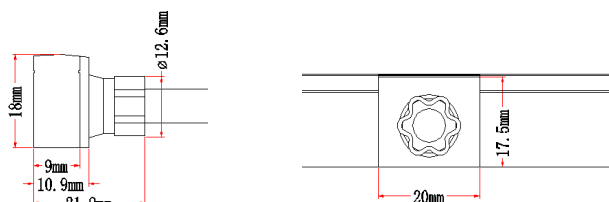

Factory Pre-installed
Cable Output: side
Standard Cable Length: 0.5m/1m/2m/3m

Injection-moulded Front Connector (Bottom)
SFS09-IM-B

Factory Pre-installed
Cable Output: bottom
Standard Cable Length: 0.5m/1m/2m/3m

Injection-moulded Middle Connector
SFS09-IM-MC

Factory Pre-installed
Cable Output: side
Standard Cable Length: 0.5m/1m/2m/3m

Injection-moulded Middle Jumper
SFS09-IM-MJ

Factory Pre-installed
Cable Output: direct
Standard Cable Length: 0.2m~2m