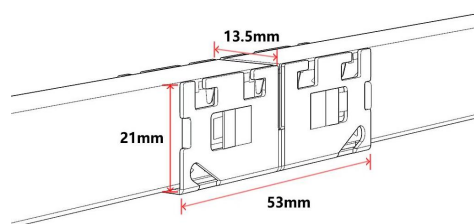

Injection-moulded End Cap
SFS09-IM-EC

Factory Pre-installed

1. Connectors

1.2 DIY Connector

IP67 Sleeve Front Connector (Direct)
SFS09-SL-D

DIY type, can be installed on site
Cable Output: direct
Standard Cable Length: 0.5m/1m/2m/3m

IP67 Sleeve End Cap
SFS09-SL-EC

DIY type, can be installed on site

IP65 Clasp Front Connector (Direct)
SFS09-CL-D

DIY type, can be installed on site
Cable Output: direct
Standard Cable Length: 0.5m/1m/2m/3m

IP65 Clasp End Cap
SFS09-CL-EC

DIY type, can be installed on site

IP67 Sleeve U-Jumper
SFS09-SL-UJ

DIY type, can be installed on site
Cable Output: direct
Standard Cable Length: 0.2m~2m

IP67 Sleeve T-Jumper
SFS09-SL-TJ

DIY type, can be installed on site
Cable Output: direct
Standard Cable Length: 0.2m~2m

1. Connectors

1.3 On Cable Waterproof Connector

Waterproof Interrupter

The waterproof interrupter is installed on the cable at 120mm from the front connector, which protect against water ingress from inside of cable