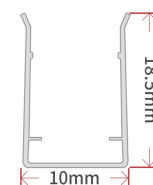

Male & Female Connector

CT01

DIY or Pre-installed, IP67
Stand Cable Length: 0.5m/1m/2m/3m
Cable Diameter: $\Phi 6.0\text{mm}$

Male & Female Connector

CT02

DIY or Pre-installed, IP68 /IP67 optional

Note: For all DIY connectors, installation on site will void warranty regarding waterproof.

2. Mounting Profile

2.1 Standard Aluminum Profile ▼

Max. Installation Angle

W*H	Model	Standard Length	Hole Number	Screw Hole	L/A(mm)	L/B(mm)	For Product
12x21mm	ALC-N-SF09-50	50mm	1	Φ4.0mm	25.5	/	SF09 / SFS09
	ALC-N-SF09-1000	1000mm	2	Φ4.0mm	20	60	SF09 / SFS09
	ALC-N-SF09-2000	2000mm	4	Φ4.0mm	25	50	SF09 / SFS09

2.2 Self Locking Aluminum Profile ▼

Max. Installation Angle

W*H	Model	Standard Length	Hole Number	Screw Hole	L/A(mm)	L/B(mm)	For Product
13.3x22mm	ALC-SL-SF09-50	50mm	1	Φ4.0mm	25.5	/	SF09 / SFS09
	ALC-SL-SF09-1000	1000mm	2	Φ4.0mm	20	60	SF09 / SFS09
	ALC-SL-SF09-2000	2000mm	4	Φ4.0mm	25	50	SF09 / SFS09

2.3 Bendable Stainless Steel Profile ▼

Max. Installation Angle

W*H	Model	Standard Length	For Product
10x18.5mm	ALC-SL-SF09-100	100mm	SF09 / SFS09
	ALC-SL-SF09-300	300mm	SF09 / SFS09
	ALC-SL-SF09-500	500mm	SF09 / SFS09
	ALC-SL-SF09-1000	1000mm	SF09 / SFS09