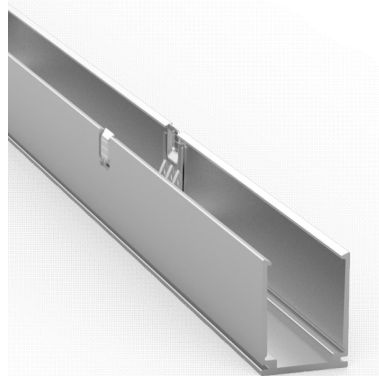

2. Mounting Profile

2.1 Standard Aluminum Profile ▼

Max. Installation Angle

W*H	Model	Standard Length	Hole Number	Screw Hole	L/A(mm)	L/B(mm)	For Product
12x21mm	ALC-N-SF09-50	50mm	1	Φ4.0mm	25.5	/	SF09 / SFS09
	ALC-N-SF09-1000	1000mm	2	Φ4.0mm	20	60	SF09 / SFS09
	ALC-N-SF09-2000	2000mm	4	Φ4.0mm	25	50	SF09 / SFS09

2.2 Self Locking Aluminum Profile ▼

Max. Installation Angle

W*H	Model	Standard Length	Hole Number	Screw Hole	L/A(mm)	L/B(mm)	For Product
13.3x22mm	ALC-SL-SF09-50	50mm	1	Φ4.0mm	25.5	/	SF09 / SFS09
	ALC-SL-SF09-1000	1000mm	2	Φ4.0mm	20	60	SF09 / SFS09
	ALC-SL-SF09-2000	2000mm	4	Φ4.0mm	25	50	SF09 / SFS09