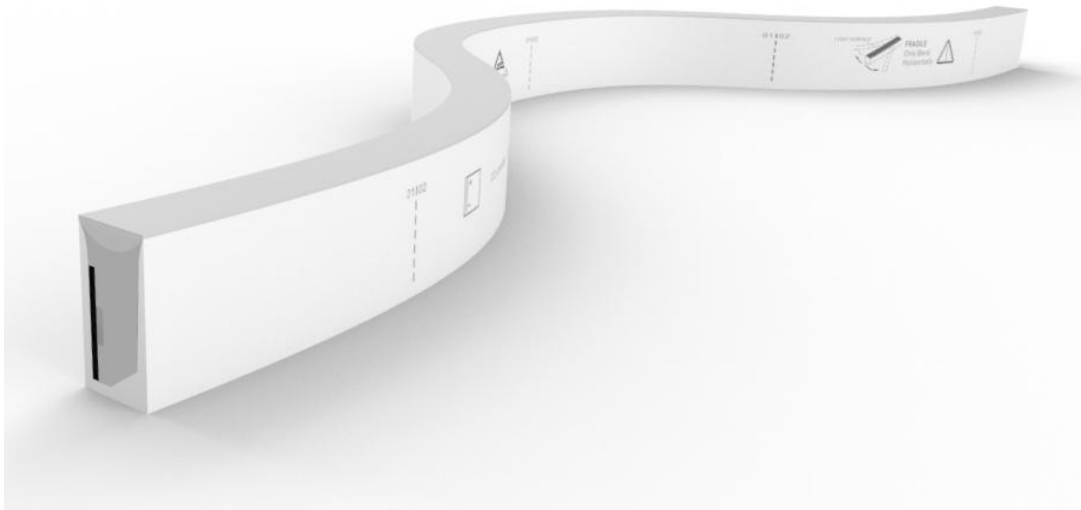

Accessories for

SFS09 Silicone

Contents

1. Connectors	02
1.1 Injection-moulded Connector	
1.2 DIY Connector	
1.3 On Cable Waterproof connector	
2. Mounting Profile	05
2.1 Standard Aluminum Profile	
2.2 Self Locking Aluminum Profile	
2.3 Bendable Stainless Steel Profile	
3. Packaging	06

1. Connectors

1.1 IP67 Injection-moulded Connector

Injection-moulded Front Connector (Direct)
SFS09-IM-D

Factory Pre-installed
Cable Output: direct
Standard Cable Length: 0.5m/1m/2m/3m

Injection-moulded Front Connector (Side)
SFS09-IM-S

Injection-moulded End Cap
SFS09-IM-EC

Factory Pre-installed

1. Connectors

1.2 DIY Connector

IP67 Sleeve Front Connector (Direct)
SFS09-SL-D

DIY type, can be installed on site
Cable Output: direct
Standard Cable Length: 0.5m/1m/2m/3m