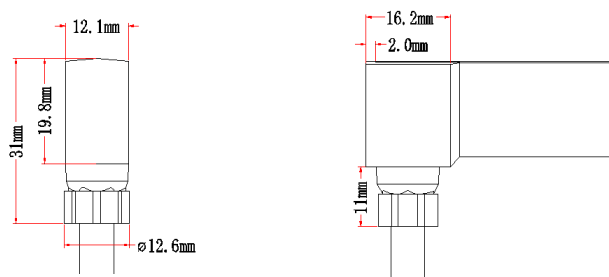

1. Connectors

1.1 IP67 Injection-moulded Connector

Injection-moulded Front Connector (Direct)
SFS09-IM-D

Factory Pre-installed
Cable Output: direct
Standard Cable Length: 0.5m/1m/2m/3m

Injection-moulded Front Connector (Side)
SFS09-IM-S

Factory Pre-installed
Cable Output: side
Standard Cable Length: 0.5m/1m/2m/3m

Injection-moulded Front Connector (Bottom)
SFS09-IM-B

Factory Pre-installed
Cable Output: bottom
Standard Cable Length: 0.5m/1m/2m/3m

Injection-moulded Middle Connector
SFS09-IM-MC

Factory Pre-installed
Cable Output: side
Standard Cable Length: 0.5m/1m/2m/3m

Injection-moulded Middle Jumper
SFS09-IM-MJ

Factory Pre-installed
Cable Output: direct
Standard Cable Length: 0.2m~2m

Male & Female Connector

CT01

DIY or Pre-installed, IP67
Stand Cable Length: 0.5m/1m/2m/3m
Cable Diameter: $\Phi 6.0\text{mm}$

Male & Female Connector

CT02

DIY or Pre-installed, IP68 /IP67 optional

Note: For all DIY connectors, installation on site will void warranty regarding waterproof.