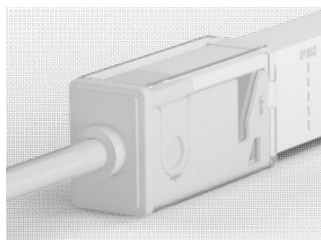

Factory Pre-installed
Cable Output: side
Standard Cable Length: 0.5m/1m/2m/3m

Injection-moulded Front Connector (Bottom)
SFS09-IM-B

Factory Pre-installed
Cable Output: bottom
Standard Cable Length: 0.5m/1m/2m/3m

Injection-moulded Middle Connector
SFS09-IM-MC

Factory Pre-installed
Cable Output: side
Standard Cable Length: 0.5m/1m/2m/3m

Injection-moulded Middle Jumper
SFS09-IM-MJ

Factory Pre-installed
Cable Output: direct
Standard Cable Length: 0.2m~2m

Injection-moulded End Cap
SFS09-IM-EC

Factory Pre-installed

1. Connectors

1.2 DIY Connector

IP67 Sleeve Front Connector (Direct)
SFS09-SL-D

DIY type, can be installed on site
Cable Output: direct
Standard Cable Length: 0.5m/1m/2m/3m

IP67 Sleeve End Cap
SFS09-SL-EC

DIY type, can be installed on site

IP65 Clasp Front Connector (Direct)
SFS09-CL-D

DIY type, can be installed on site
Cable Output: direct
Standard Cable Length: 0.5m/1m/2m/3m