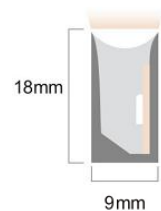

1. Connectors

1.1 IP67 Injection-moulded Connector

Injection-moulded Front Connector (Direct)
SFS09-IM-D

Factory Pre-installed
Cable Output: direct
Standard Cable Length: 0.5m/1m/2m/3m

Injection-moulded Front Connector (Side)
SFS09-IM-S

Factory Pre-installed
Cable Output: side
Standard Cable Length: 0.5m/1m/2m/3m

Injection-moulded Front Connector (Bottom)
SFS09-IM-B

Factory Pre-installed
Cable Output: bottom
Standard Cable Length: 0.5m/1m/2m/3m

Injection-moulded Middle Connector
SFS09-IM-MC

Factory Pre-installed
Cable Output: side
Standard Cable Length: 0.5m/1m/2m/3m

Injection-moulded Middle Jumper
SFS09-IM-MJ

Factory Pre-installed
Cable Output: direct
Standard Cable Length: 0.2m~2m

Carton

Neon Length	Packing Method	Inner Packing Dimension	Carton Dimension	Inner Packing No.	Carton Weight
Max. 4m	S Blister Plate + White Box	31x31x4.5cm	/	/	≤1.2kg
Max. 10m	M Blister Plate + White Box + Carton	40x50x4.5cm	41x51x25cm	5	≤15.2kg
Max. 18m	L Blister Plate + White Box + Carton	54x64x4.5cm	55x65x25cm	5	≤26.7kg
Max. 30m	XL Blister Plate + White Box + Carton	68x79x4.5cm	69x80x15.5cm	2	≤17.7kg
Max. 90m	L Reel + Carton	Φ45x25cm	47x47x28cm	1	≤23.5kg