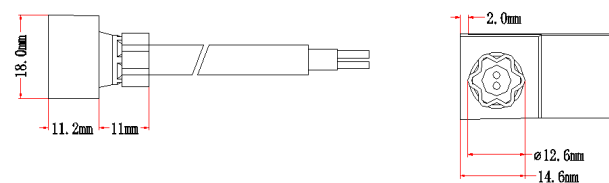

1. Connectors

1.1 IP67 Injection-moulded Connector

Injection-moulded Front Connector (Direct)
SFS09-IM-D

Factory Pre-installed
Cable Output: direct
Standard Cable Length: 0.5m/1m/2m/3m

Injection-moulded Front Connector (Side)
SFS09-IM-S

Factory Pre-installed
Cable Output: side
Standard Cable Length: 0.5m/1m/2m/3m

Injection-moulded Front Connector (Bottom)
SFS09-IM-B

Factory Pre-installed
Cable Output: bottom
Standard Cable Length: 0.5m/1m/2m/3m