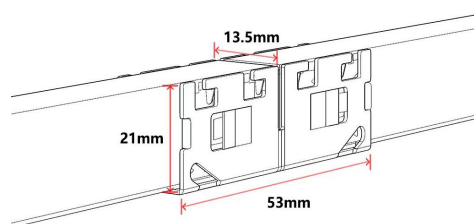

IP65 Clasp End Cap
SFS09-CL-EC

DIY type, can be installed on site

IP67 Sleeve U-Jumper
SFS09-SL-UJ

DIY type, can be installed on site
Cable Output: direct
Standard Cable Length: 0.2m~2m

IP67 Sleeve T-Jumper
SFS09-SL-TJ

DIY type, can be installed on site
Cable Output: direct
Standard Cable Length: 0.2m~2m

1. Connectors

1.3 On Cable Waterproof Connector

Waterproof Interrupter

The waterproof interrupter is installed on the cable at 120mm from the front connector, which protect against water ingress from inside of cable

Male & Female Connector

CT01

DIY or Pre-installed, IP67
Stand Cable Length: 0.5m/1m/2m/3m
Cable Diameter: $\Phi 6.0\text{mm}$

Male & Female Connector

CT02

DIY or Pre-installed, IP68 /IP67 optional

Note: For all DIY connectors, installation on site will void warranty regarding waterproof.