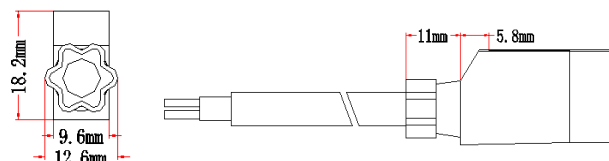

1. Connectors

1.1 IP67 Injection-moulded Connector

Injection-moulded Front Connector (Direct)
SFS09-IM-D

Factory Pre-installed
Cable Output: direct
Standard Cable Length: 0.5m/1m/2m/3m

Injection-moulded Front Connector (Side)
SFS09-IM-S

Factory Pre-installed
Cable Output: side
Standard Cable Length: 0.5m/1m/2m/3m

Injection-moulded Front Connector (Bottom)
SFS09-IM-B

Factory Pre-installed
Cable Output: bottom
Standard Cable Length: 0.5m/1m/2m/3m

Carton

Neon Length	Packing Method	Inner Packing Dimension	Carton Dimension	Inner Packing No.	Carton Weight
Max. 4m	S Blister Plate + White Box	31x31x4.5cm	/	/	≤1.2kg
Max. 10m	M Blister Plate + White Box + Carton	40x50x4.5cm	41x51x25cm	5	≤15.2kg
Max. 18m	L Blister Plate + White Box + Carton	54x64x4.5cm	55x65x25cm	5	≤26.7kg
Max. 30m	XL Blister Plate + White Box + Carton	68x79x4.5cm	69x80x15.5cm	2	≤17.7kg
Max. 90m	L Reel + Carton	Φ45x25cm	47x47x28cm	1	≤23.5kg