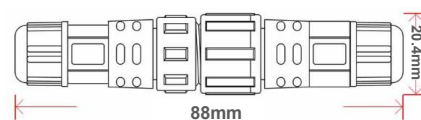

DIY type, can be installed on site
Cable Output: direct
Standard Cable Length: 0.2m~2m

1. Connectors

1.3 On Cable Waterproof Connector

Waterproof Interrupter

The waterproof interrupter is installed on the cable at 120mm from the front connector, which protect against water ingress from inside of cable

Male & Female Connector

CT01

DIY or Pre-installed, IP67
Stand Cable Length: 0.5m/1m/2m/3m
Cable Diameter: $\Phi 6.0\text{mm}$

Male & Female Connector

CT02

DIY or Pre-installed, IP68 /IP67 optional

Note: For all DIY connectors, installation on site will void warranty regarding waterproof.

2. Mounting Profile

2.1 Standard Aluminum Profile ▼

Max. Installation Angle

W*H	Model	Standard Length	Hole Number	Screw Hole	L/A(mm)	L/B(mm)	For Product
12x21mm	ALC-N-SF09-50	50mm	1	Φ4.0mm	25.5	/	SF09 / SFS09
	ALC-N-SF09-1000	1000mm	2	Φ4.0mm	20	60	SF09 / SFS09
	ALC-N-SF09-2000	2000mm	4	Φ4.0mm	25	50	SF09 / SFS09

2.2 Self Locking Aluminum Profile ▼

Max. Installation Angle

W*H	Model	Standard Length	Hole Number	Screw Hole	L/A(mm)	L/B(mm)	For Product
13.3x22mm	ALC-SL-SF09-50	50mm	1	Φ4.0mm	25.5	/	SF09 / SFS09
	ALC-SL-SF09-1000	1000mm	2	Φ4.0mm	20	60	SF09 / SFS09
	ALC-SL-SF09-2000	2000mm	4	Φ4.0mm	25	50	SF09 / SFS09