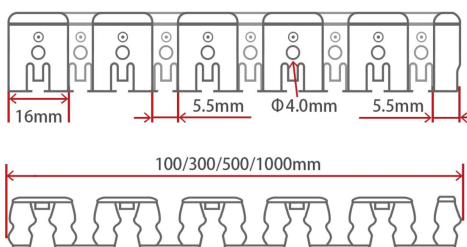

2. Mounting Profile

2.1 Standard Aluminum Profile ▼

Max. Installation Angle

W*H	Model	Standard Length	Hole Number	Screw Hole	L/A(mm)	L/B(mm)	For Product
12x21mm	ALC-N-SF09-50	50mm	1	Φ4.0mm	25.5	/	SF09 / SFS09
	ALC-N-SF09-1000	1000mm	2	Φ4.0mm	20	60	SF09 / SFS09
	ALC-N-SF09-2000	2000mm	4	Φ4.0mm	25	50	SF09 / SFS09

2.2 Self Locking Aluminum Profile ▼

Max. Installation Angle

W*H	Model	Standard Length	Hole Number	Screw Hole	L/A(mm)	L/B(mm)	For Product
13.3x22mm	ALC-SL-SF09-50	50mm	1	Φ4.0mm	25.5	/	SF09 / SFS09
	ALC-SL-SF09-1000	1000mm	2	Φ4.0mm	20	60	SF09 / SFS09
	ALC-SL-SF09-2000	2000mm	4	Φ4.0mm	25	50	SF09 / SFS09

2.3 Bendable Stainless Steel Profile ▼

Max. Installation Angle

W*H	Model	Standard Length	For Product
10x18.5mm	ALC-SL-SF09-100	100mm	SF09 / SFS09
	ALC-SL-SF09-300	300mm	SF09 / SFS09
	ALC-SL-SF09-500	500mm	SF09 / SFS09
	ALC-SL-SF09-1000	1000mm	SF09 / SFS09