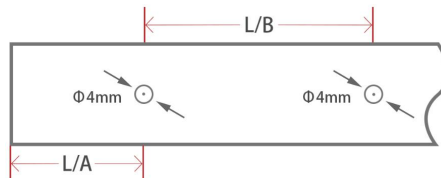

DIY type, can be installed on site
Cable Output: direct
Standard Cable Length: 0.2m~2m

1. Connectors

1.3 On Cable Waterproof Connector

Waterproof Interrupter

The waterproof interrupter is installed on the cable at 120mm from the front connector, which protect against water ingress from inside of cable

Male & Female Connector

CT01

DIY or Pre-installed, IP67
Stand Cable Length: 0.5m/1m/2m/3m
Cable Diameter: $\Phi 6.0\text{mm}$

Male & Female Connector

CT02

DIY or Pre-installed, IP68 /IP67 optional

Note: For all DIY connectors, installation on site will void warranty regarding waterproof.

2. Mounting Profile

2.1 Standard Aluminum Profile ▼

Max. Installation Angle

W*H	Model	Standard Length	Hole Number	Screw Hole	L/A(mm)	L/B(mm)	For Product
12x21mm	ALC-N-SF09-50	50mm	1	Φ4.0mm	25.5	/	SF09 / SFS09
	ALC-N-SF09-1000	1000mm	2	Φ4.0mm	20	60	SF09 / SFS09
	ALC-N-SF09-2000	2000mm	4	Φ4.0mm	25	50	SF09 / SFS09