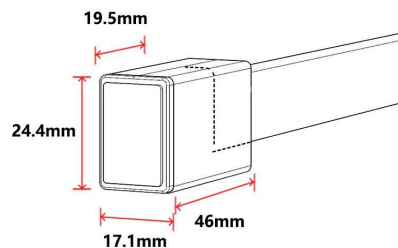

Injection-moulded End Cap
SFS09-IM-EC

Factory Pre-installed

1. Connectors

1.2 DIY Connector

IP67 Sleeve Front Connector (Direct)
SFS09-SL-D

DIY type, can be installed on site
Cable Output: direct
Standard Cable Length: 0.5m/1m/2m/3m

IP67 Sleeve End Cap
SFS09-SL-EC

DIY type, can be installed on site

IP65 Clasp Front Connector (Direct)
SFS09-CL-D

DIY type, can be installed on site
Cable Output: direct
Standard Cable Length: 0.5m/1m/2m/3m