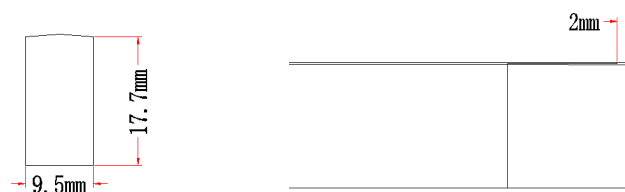

1. Connectors

1.1 IP67 Injection-moulded Connector

Factory Pre-installed
Cable Output: direct
Standard Cable Length: 0.5m/1m/2m/3m

Factory Pre-installed
Cable Output: side
Standard Cable Length: 0.5m/1m/2m/3m

Factory Pre-installed
Cable Output: bottom
Standard Cable Length: 0.5m/1m/2m/3m

Factory Pre-installed
Cable Output: side
Standard Cable Length: 0.5m/1m/2m/3m

Factory Pre-installed
Cable Output: direct
Standard Cable Length: 0.2m~2m

Factory Pre-installed