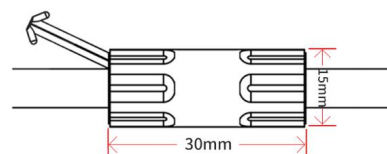

DIY type, can be installed on site
Cable Output: direct
Standard Cable Length: 0.2m~2m

1. Connectors

1.3 On Cable Waterproof Connector

Waterproof Interrupter

The waterproof interrupter is installed on the cable at 120mm from the front connector, which protect against water ingress from inside of cable

Male & Female Connector

CT01

DIY or Pre-installed, IP67
Stand Cable Length: 0.5m/1m/2m/3m
Cable Diameter: $\Phi 6.0\text{mm}$

Male & Female Connector

CT02

DIY or Pre-installed, IP68 /IP67 optional

Note: For all DIY connectors, installation on site will void warranty regarding waterproof.