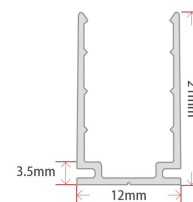

DIY type, can be installed on site
Cable Output: direct
Standard Cable Length: 0.2m~2m

1. Connectors

1.3 On Cable Waterproof Connector

Waterproof Interrupter

The waterproof interrupter is installed on the cable at 120mm from the front connector, which protect against water ingress from inside of cable

Male & Female Connector

CT01

DIY or Pre-installed, IP67
Stand Cable Length: 0.5m/1m/2m/3m
Cable Diameter: $\Phi 6.0\text{mm}$

Male & Female Connector

CT02

DIY or Pre-installed, IP68 /IP67 optional

Note: For all DIY connectors, installation on site will void warranty regarding waterproof.

2. Mounting Profile

2.1 Standard Aluminum Profile ▼

Max. Installation Angle

W*H	Model	Standard Length	Hole Number	Screw Hole	L/A(mm)	L/B(mm)	For Product
12x21mm	ALC-N-SF09-50	50mm	1	Φ4.0mm	25.5	/	SF09 / SFS09
	ALC-N-SF09-1000	1000mm	2	Φ4.0mm	20	60	SF09 / SFS09
	ALC-N-SF09-2000	2000mm	4	Φ4.0mm	25	50	SF09 / SFS09

2.2 Self Locking Aluminum Profile ▼

Max. Installation Angle

W*H	Model	Standard Length	Hole Number	Screw Hole	L/A(mm)	L/B(mm)	For Product
13.3x22mm	ALC-SL-SF09-50	50mm	1	Φ4.0mm	25.5	/	SF09 / SFS09
	ALC-SL-SF09-1000	1000mm	2	Φ4.0mm	20	60	SF09 / SFS09
	ALC-SL-SF09-2000	2000mm	4	Φ4.0mm	25	50	SF09 / SFS09