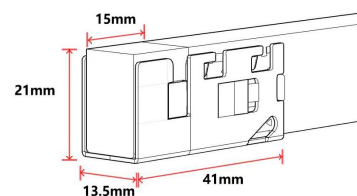

IP67 Sleeve U-Jumper
SFS09-SL-UJ

DIY type, can be installed on site
Cable Output: direct
Standard Cable Length: 0.2m~2m