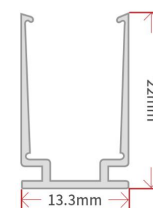

Male & Female Connector

CT01

DIY or Pre-installed, IP67
Stand Cable Length: 0.5m/1m/2m/3m
Cable Diameter: $\Phi 6.0\text{mm}$

Male & Female Connector

CT02

DIY or Pre-installed, IP68 /IP67 optional

Note: For all DIY connectors, installation on site will void warranty regarding waterproof.

2. Mounting Profile

2.1 Standard Aluminum Profile ▼

Max. Installation Angle

W*H	Model	Standard Length	Hole Number	Screw Hole	L/A(mm)	L/B(mm)	For Product
12x21mm	ALC-N-SF09-50	50mm	1	Φ4.0mm	25.5	/	SF09 / SFS09
	ALC-N-SF09-1000	1000mm	2	Φ4.0mm	20	60	SF09 / SFS09
	ALC-N-SF09-2000	2000mm	4	Φ4.0mm	25	50	SF09 / SFS09

2.2 Self Locking Aluminum Profile ▼

Max. Installation Angle

W*H	Model	Standard Length	Hole Number	Screw Hole	L/A(mm)	L/B(mm)	For Product
13.3x22mm	ALC-SL-SF09-50	50mm	1	Φ4.0mm	25.5	/	SF09 / SFS09
	ALC-SL-SF09-1000	1000mm	2	Φ4.0mm	20	60	SF09 / SFS09
	ALC-SL-SF09-2000	2000mm	4	Φ4.0mm	25	50	SF09 / SFS09

2.3 Bendable Stainless Steel Profile ▼

Max. Installation Angle

W*H	Model	Standard Length	For Product
10x18.5mm	ALC-SL-SF09-100	100mm	SF09 / SFS09
	ALC-SL-SF09-300	300mm	SF09 / SFS09
	ALC-SL-SF09-500	500mm	SF09 / SFS09
	ALC-SL-SF09-1000	1000mm	SF09 / SFS09