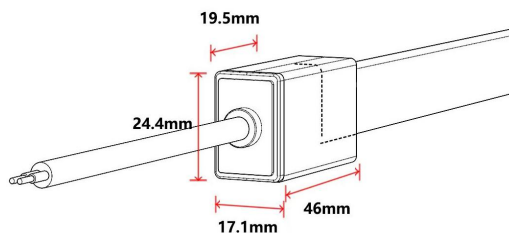

Injection-moulded Middle Connector
SFS09-IM-MC

Factory Pre-installed
Cable Output: side
Standard Cable Length: 0.5m/1m/2m/3m

Injection-moulded Middle Jumper
SFS09-IM-MJ

Factory Pre-installed
Cable Output: direct
Standard Cable Length: 0.2m~2m

Injection-moulded End Cap
SFS09-IM-EC

Factory Pre-installed

1. Connectors

1.2 DIY Connector

IP67 Sleeve Front Connector (Direct)
SFS09-SL-D

DIY type, can be installed on site
Cable Output: direct
Standard Cable Length: 0.5m/1m/2m/3m

IP67 Sleeve End Cap
SFS09-SL-EC

DIY type, can be installed on site

IP65 Clasp Front Connector (Direct)
SFS09-CL-D

DIY type, can be installed on site
Cable Output: direct
Standard Cable Length: 0.5m/1m/2m/3m

DIY type, can be installed on site
Cable Output: direct
Standard Cable Length: 0.2m~2m

1. Connectors

1.3 On Cable Waterproof Connector

Waterproof Interrupter

The waterproof interrupter is installed on the cable at 120mm from the front connector, which protect against water ingress from inside of cable