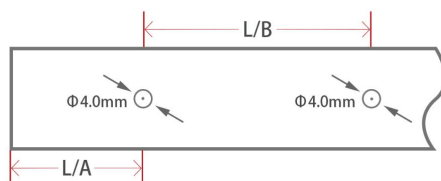

Male & Female Connector

CT01

DIY or Pre-installed, IP67
Stand Cable Length: 0.5m/1m/2m/3m
Cable Diameter: $\Phi 6.0\text{mm}$

Male & Female Connector

CT02

DIY or Pre-installed, IP68 /IP67 optional

Note: For all DIY connectors, installation on site will void warranty regarding waterproof.

2. Mounting Profile

2.1 Standard Aluminum Profile ▼

Max. Installation Angle

W*H	Model	Standard Length	Hole Number	Screw Hole	L/A(mm)	L/B(mm)	For Product
12x21mm	ALC-N-SF09-50	50mm	1	Φ4.0mm	25.5	/	SF09 / SFS09
	ALC-N-SF09-1000	1000mm	2	Φ4.0mm	20	60	SF09 / SFS09
	ALC-N-SF09-2000	2000mm	4	Φ4.0mm	25	50	SF09 / SFS09

2.2 Self Locking Aluminum Profile ▼

Max. Installation Angle

W*H	Model	Standard Length	Hole Number	Screw Hole	L/A(mm)	L/B(mm)	For Product
13.3x22mm	ALC-SL-SF09-50	50mm	1	Φ4.0mm	25.5	/	SF09 / SFS09
	ALC-SL-SF09-1000	1000mm	2	Φ4.0mm	20	60	SF09 / SFS09
	ALC-SL-SF09-2000	2000mm	4	Φ4.0mm	25	50	SF09 / SFS09