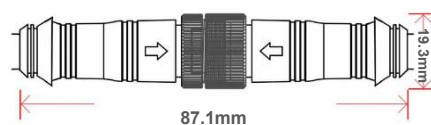

DIY type, can be installed on site
Cable Output: direct
Standard Cable Length: 0.2m~2m

1. Connectors

1.3 On Cable Waterproof Connector

Waterproof Interrupter

The waterproof interrupter is installed on the cable at 120mm from the front connector, which protect against water ingress from inside of cable

Male & Female Connector

CT01

DIY or Pre-installed, IP67
Stand Cable Length: 0.5m/1m/2m/3m
Cable Diameter: $\Phi 6.0\text{mm}$

Male & Female Connector

CT02

DIY or Pre-installed, IP68 /IP67 optional

Note: For all DIY connectors, installation on site will void warranty regarding waterproof.