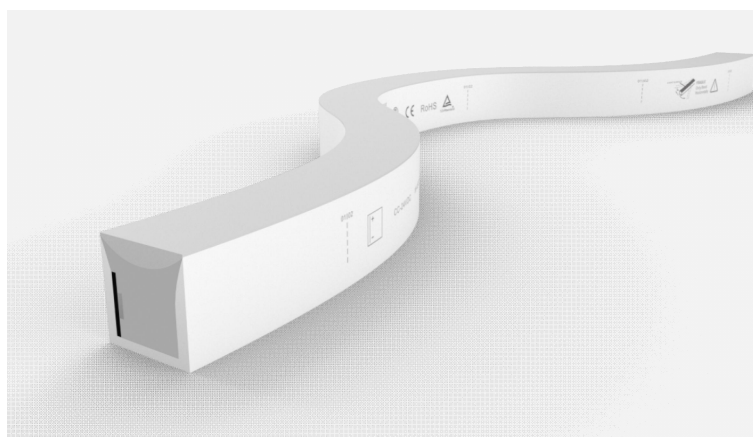

## SFS16-HB-B Static Color (Silicon)

## Technical Parameters

<b>Electrical</b>	Input Voltage	24V Constant Voltage (CV), 24V Constant Current (CC)
	Power Consumption	6W~15.5W/m
<b>Optical</b>	LED Type & Brand	SMD 2835, Epistar
	CRI	>80, (R90, R95 customizable)
	Beam Angle	120° (IES)
<b>Physical</b>	Min. Bending Diameter	Φ300mm
<b>Temperature</b>	Operation Temperature	-40°C~55°C
	Max. Mounting Surface Temp.	85°C
<b>Durability</b>	Warranty	5 Years Warranty
	Max. IP Rating	IP67
	Lumen Maintenance	70,000 Hours L70 @ 25°C, 50,000 Hours L70 @ 50°C