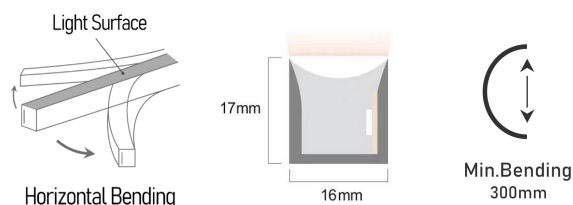

## Technical Parameters

<b>Electrical</b>	Input Voltage	24V Constant Voltage (CV), 24V Constant Current (CC)
	Power Consumption	6W~15.5W/m
<b>Optical</b>	LED Type & Brand	SMD 2835, Epistar
	CRI	>80, (R90, R95 customizable)
	Beam Angle	120° (IES)
<b>Physical</b>	Min. Bending Diameter	Φ300mm
<b>Temperature</b>	Operation Temperature	-40°C~55°C
	Max. Mounting Surface Temp.	85°C
<b>Durability</b>	Warranty	5 Years Warranty
	Max. IP Rating	IP67
	Lumen Maintenance	70,000 Hours L70 @ 25°C, 50,000 Hours L70 @ 50°C